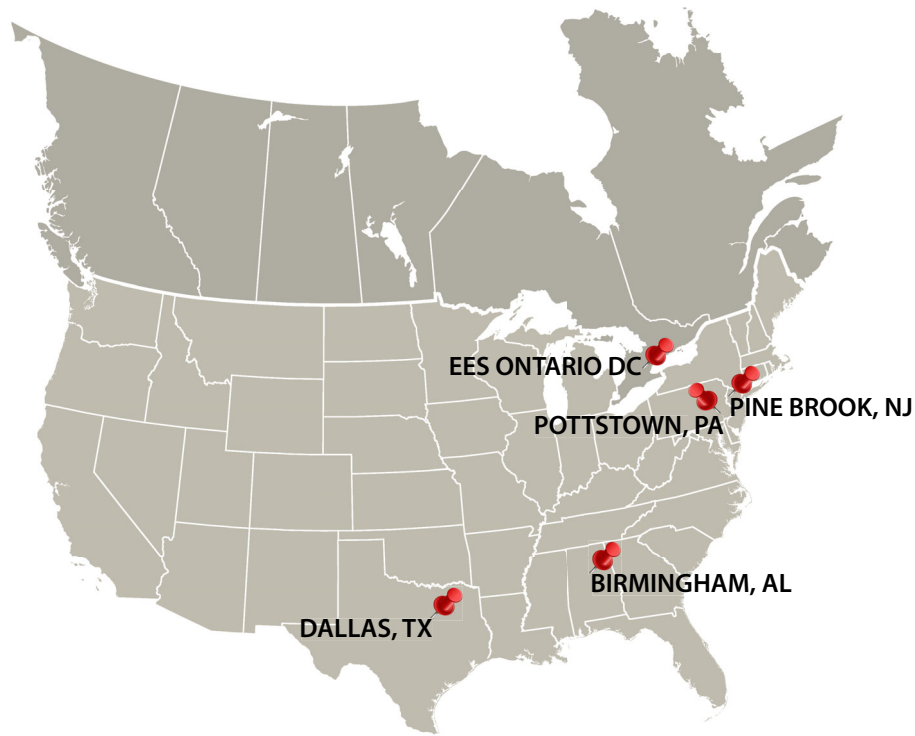

EAST
ELECTRICAL SUPPLY INC

MORE Than Just Conduit & Fittings

- CONDUIT EMT/MC/RIGID
- ELBOWS NIPPLES/COUP
- FITTINGS EMT
- RIGID FITTINGS
- CONDUIT BODIES
- LIQUIDTIGHT CONDUIT/FITTINGS
- HANGING & SUPPORT
- STEEL BOXES
- BX FLEX MC FITTINGS
- STEEL BOXES
- MASONRY BOXES
- INDUSTRIAL COVERS/RINGS
- SERVICE ENTRANCE
- WEATHER PROOF

EAST  ELECTRICAL SUPPLY INC

***INDUSTRY LEADING
SERVICE***

NORTH AMERICAN DISTRIBUTION

1-855-785-8275