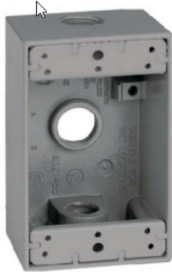

Single Gang Shallow Outlet Boxes

Mounting lug, 2 closure plugs, and 1 grounding screw included.

Features

- 2" Depth

Standard Materials

- Copper-free Diecast Aluminum

Single Gang Shallow Outlet Boxes

Part No.	Size	Inner Case	Master Case
FSB50-3	1/2"	N/A	25
FSB75-3	3/4"	N/A	25